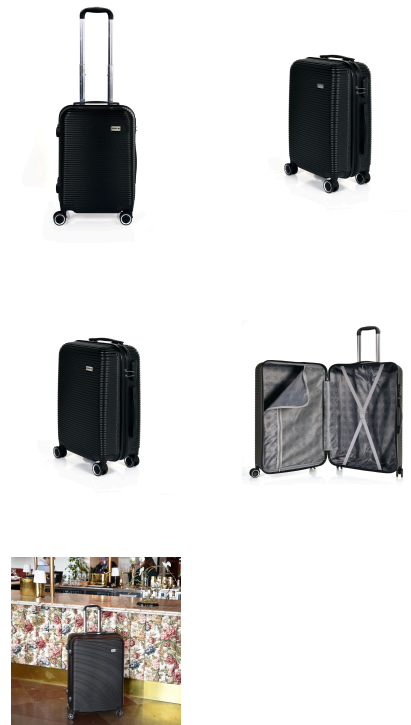

RW Classic 3-Set Bags Black

Product Images

Short Description

The suitcases comes in three – small, larger and largest. They are lightweight and durable, no unnecessary extra material - and the sizes adapted to different types of travel.

Description

The suitcases comes in three – small, larger and largest. They are lightweight and durable, no unnecessary extra material - and the sizes adapted to different types of travel. All bags have four double wheels that roll easily and

quiet. And with the simple aluminum telescopic handle, they become even easier to travel with. The suitcases are made of 70% recycled ABS plastic. Warranty 2 years.

Size	Dimension	Weight	Capacity
20 Inch	36x22x55cm	2,4 kg	37 Liter
24 Inch	42x26x65cm	3,0 kg	62 Liter
28 Inch	46x30x75cm	3,7 kg	92 Liter