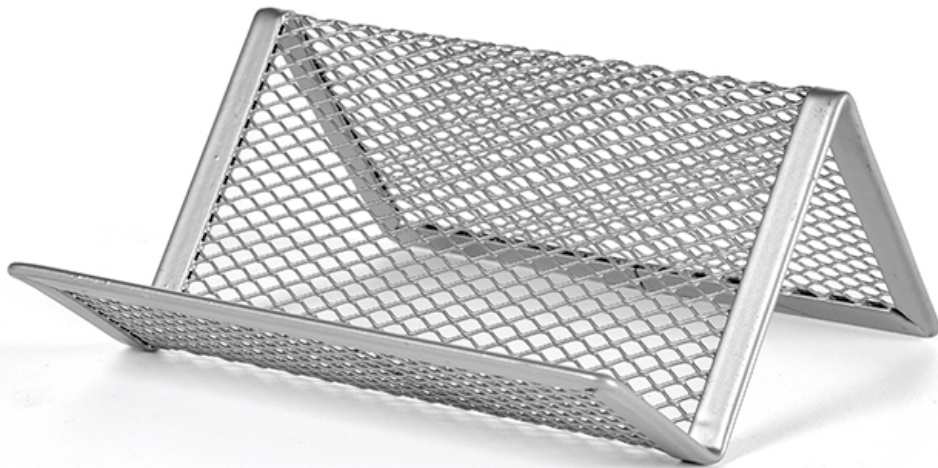

Business Card Holder Silver

Product Images

Short Description

Silver business card holder in mesh metal of good quality. Dimensions: 25x10x00mm (height x width, length). With its classic design, the MESH series fits both at home, in the office and in public environments.

Description

MESH desk accessories are products in mesh metal of good quality, in the range you will find many storage solutions in Scandinavian classics that fit just as well in the home as in the office.

Additional Information

Brand	B.N.T/OFFICE
Type	Business Card Holder
Colour	Silver
Product series	Mesh
Material	Mesh
GTIN	7392265318154
Sales Unit	ST
TARIC Code	83040000
Country Of Origin	CN
Volume (M3)	0.00032
Weight (KG)	0.044
SKU#	731815
Transport Unit Level 1 Unit	KART
Transport Unit Level 1 Quantity	12
Transport Unit Level 2 Unit	TRP
Transport Unit Level 2 Quantity	144