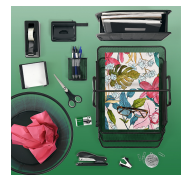

OFFICE in a BOX EU

Product Images

Short Description

4 of the top sellers in our MESH products together with a punch (European punch), stapler and other useful products for the office. All products are in a stylish black design and of high quality.

Description

OFFICE in a Box - European. 4 of top sellers in our MESH products along with a punch (European punch), stapler and other useful products for the office. All products are in a stylish black design and of high quality. All products are packed in a specially designed box with carrying handles at a very advantageous price. Office In A Box contains:

- Trash can
- Letter basket
- Magazine collector
- Pen cup
- Block box
- Stapler
- Hole
- Scissors
- Staple remover
- Staple
- Clip
- Tape holder
- Tape
- 4 pcs b.n.t / office ballpoint pens

Additional Information