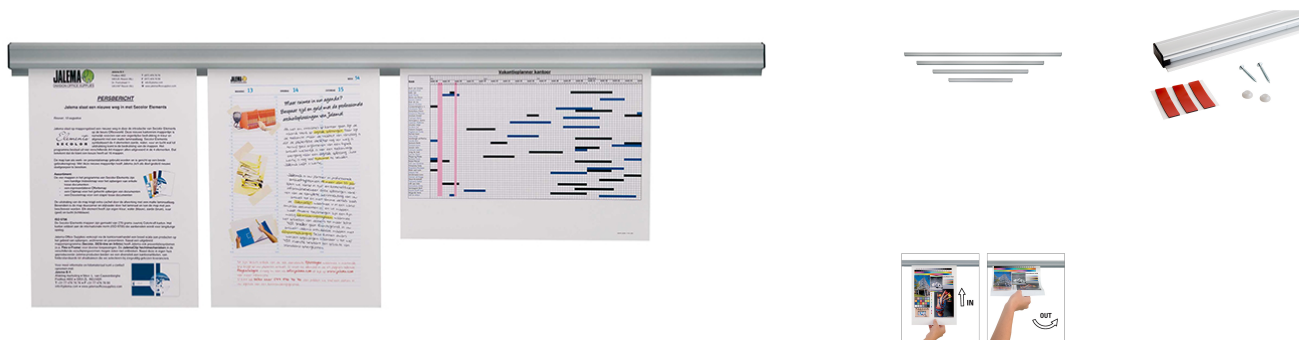

Jalema Grip Presentation Rail 1200mm Silver

Product Images

Short Description

Jalema Grip is a smart and simple presentation rail in aluminium.

Description

Had enough of overflowing memo boards, chaotic bulletin boards or cluttered notice boards?

The Jalema Grip is a convenient and efficient way to expose all documents.

All types of paper can easily be inserted behind the rollers of the Jalema Grip. Once inserted, the sheet won't fall out. And by pulling the sheet of paper towards you at a 90 degree angle, the paper can be removed without being damaged.

Material: Aluminium

Attached: Screws or self-adhesive

Examples of use:

Restaurants: Foodorders

Conference rooms: Flip chart sheets and information

Office: Memos and info bulletins

School/pre-school: Food plans, drawings and posters