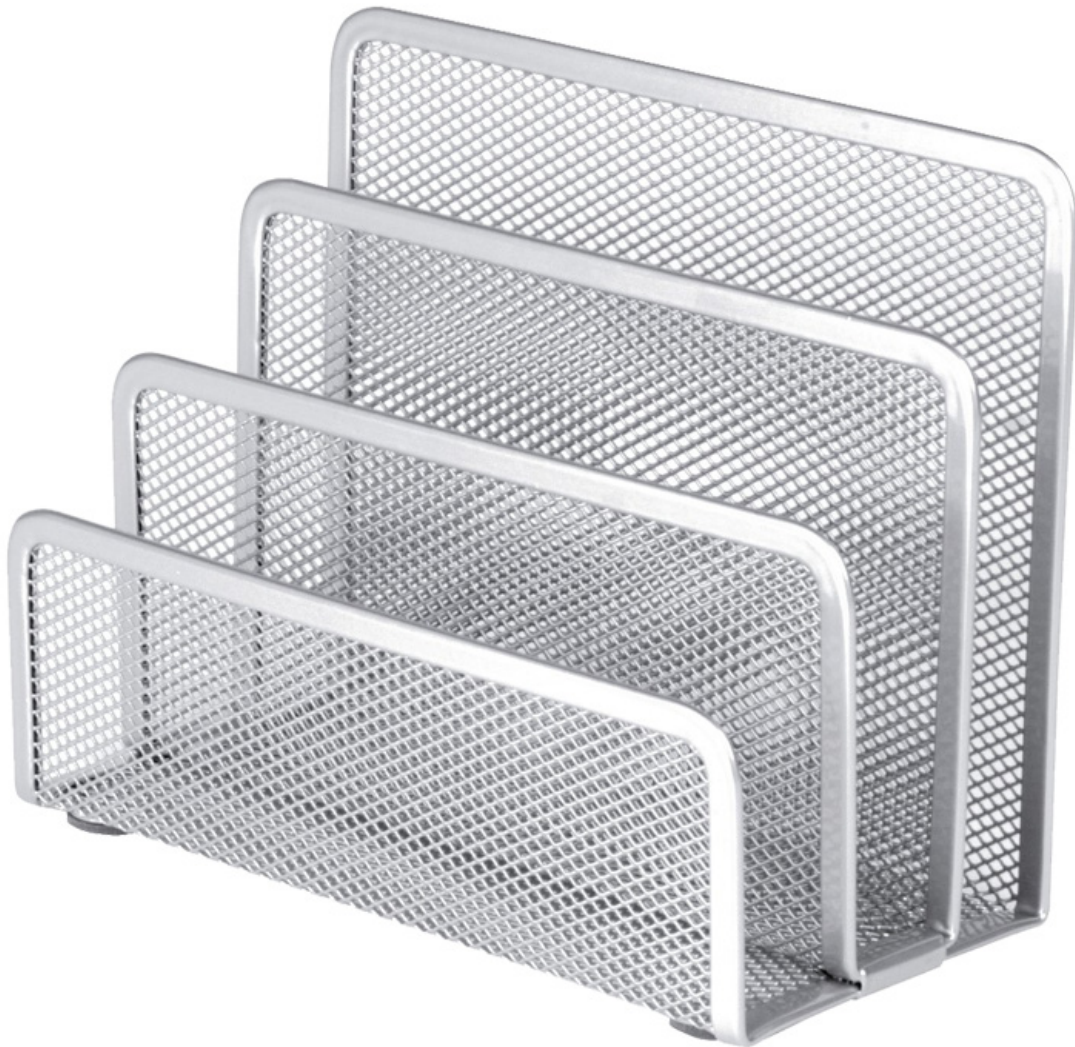

Letter Rack Silver

Product Images

Short Description

Silver. 132x175x80mm (height x width x depth). The MESH desk series are Scandinavian-designed mesh metal desk accessories for all purposes. MESH, which fits just as well in the home as in the office, has a genuinely high design and uncompromising quality. Elegant, Stable & Scandinavian.

Description

Silver. 132x175x80mm (height x width x depth). The MESH desk series are Scandinavian-designed mesh metal desk accessories for all purposes. MESH, which fits just as well in the home as in the office, has a genuinely high design and uncompromising quality. Elegant, Stable & Scandinavian.

Additional Information

Brand	B.N.T/OFFICE
Type	Envelopestand
Colour	Silver
Product series	Mesh
Material	Metal
GTIN	7392265309152
Sales Unit	ST
TARIC Code	83040000
Country Of Origin	CN
Volume (M3)	0.00194
Weight (KG)	0.178
SKU#	730915
Transport Unit Level 1 Unit	KART
Transport Unit Level 1 Quantity	6
Transport Unit Level 2 Unit	TRP
Transport Unit Level 2 Quantity	72