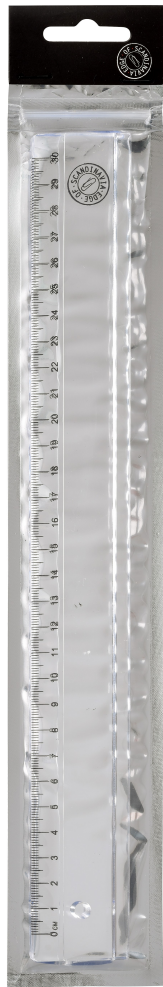

Edge of Scandinavia Ruler 30cm Transparent

Product Images

Short Description

Edge of Scandinavia offers the base in small office supplies in just the right amount - all packaged in a stylish resealable packaging. Edge of Scandinavia Ruler 30cm Transparent.

Description

Edge of Scandinavia offers the base in small office supplies in just the right amount - all packaged in a stylish resealable packaging. In addition to the wide basic range, there are exciting creative office items that add a personal touch to your workplace. Edge of Scandinavia durable Ruler 30cm transparent. With edge so it can be easily moved during measurements between measurements.

Additional Information

Brand	Edge of Scandinavia
Type	Ruler
Colour	Transparent
GTIN	7392265545970
Sales Unit	FP
TARIC Code	39261000
Country Of Origin	CN
Volume (M3)	0.00007
Weight (KG)	0.0376
SKU#	783200
Transport Unit Level 1 Unit	KART
Transport Unit Level 1 Quantity	6
Transport Unit Level 2 Unit	TRP
Transport Unit Level 2 Quantity	288