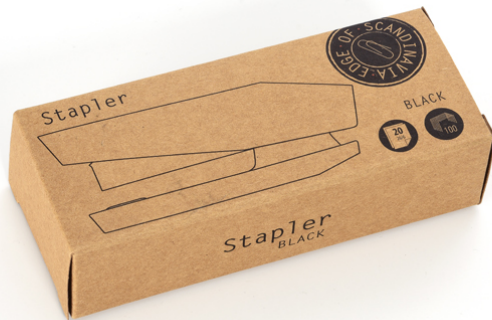

Edge of Scandinavia Stapler Trend Black

Product Images

Short Description

Edge of Scandinavia offers the base in small office supplies in just the right amount. In addition to the wide basic range, there are exciting creative office items that add a personal touch to your workplace. Edge of Scandinavia stapler Trend black in simple design.

Description

Edge of Scandinavia offers the base in small office supplies in just the right amount. In addition to the wide basic range, there are exciting creative office items that add a personal touch to your workplace. Edge of Scandinavia Stapler Trend in black has room for 100 staples and staples up to 20 sheets at a time. Works with both 26/6 and 24/6 staples.

Additional Information

Transport Unit Level 1 Unit	FP
Transport Unit Level 1 Quantity	6
Transport Unit Level 2 Unit	TRP
Transport Unit Level 2 Quantity	72
Brand	Edge of Scandinavia
Type	Stapler
Colour	Black
Number of Sheets	20
Staple Size	26/6, 24/6
Material	Plastic
GTIN	7392265530563
Sales Unit	ST
TARIC Code	84729080
Country Of Origin	CN
Volume (M3)	0.00016
Weight (KG)	0.10403
SKU#	784610