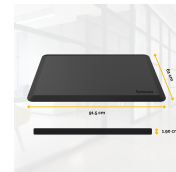

Fellowes Everyday Sit Stand Mat Black

Product Images

Short Description

Stand for longer and in comfort with this durable Sit-Stand Mat. Bevelled edges help avoid trip hazards.