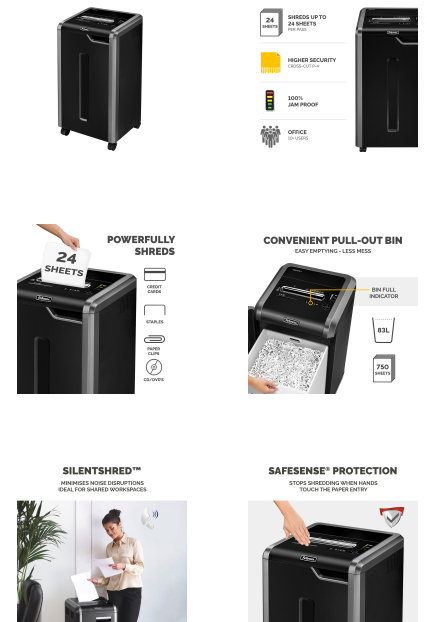

Fellowes Shredder 325Ci

Product Images