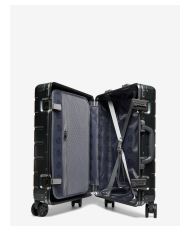

RW Travel Suitcase Aluminum 24" Titanium

Product Images

Short Description

RW Aluminium Travel Suitcase, stylish and extra durable. The ultimate suitcase if you really want to travel in style.

Description

RW Aluminium Suitcase, stylish and extra durable. The ultimate suitcase for a short trip and if you really want to travel in style. The bag has four double wheels that roll easily and quietly. And the simple aluminium telescopic handle makes them even easier to travel with. The bag is made of aluminium which gives it an extra cool look and of course it is an extra durable bag. Maybe for those travelling with fragile equipment or if you just want a different and cool bag. Built-in TSA lock. Warranty 2 years.

Size: 24" 62x40x28cm

Additional Information

Brand	RW Travel
Type	Bags
Material	Aluminium
Colour	Titanium
Size	24"
Weight (KG)	6.5
Volume (M3)	0.1118
GTIN	7392265550813
Country Of Origin	CN
Sales Unit	ST
TARIC Code	42021250
SKU#	109754