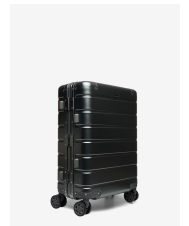

RW Travel Suitcase Aluminum 24" Titanium

Product Images

Short Description

RW Aluminium Travel Suitcase, stylish and extra durable. The ultimate suitcase if you really want to travel in style.

Description

RW Aluminium Suitcase, stylish and extra durable. The ultimate suitcase for a short trip and if you really want to travel in style. The bag has four double wheels that roll easily and quietly. And the simple aluminium telescopic handle makes them even easier to travel with. The bag is made of aluminium which gives it an extra cool look and of course it is an extra durable bag. Maybe for those travelling with fragile equipment or if you just want a different and cool bag. Built-in TSA lock. Warranty 2 years.

Size: 24" 62x40x28cm

Additional Information

Brand	RW Travel
Type	Bags
Material	Aluminium
Colour	Titanium
Size	24"
Weight (KG)	6.5
Volume (M3)	0.1118
GTIN	7392265550813
Country Of Origin	CN
Sales Unit	ST
TARIC Code	42021250
SKU#	109754