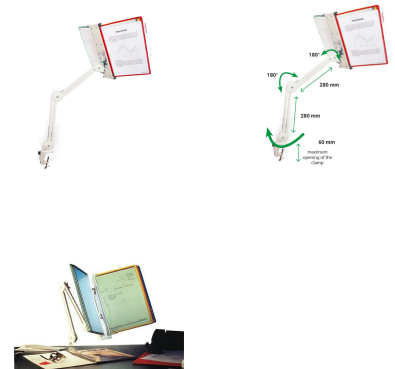

Swing Arm with Screw Clamp Grey

Product Images

Short Description

The extremely flexible swing arm provides a significant space saving in your workplace. Double moving flexible metal arm and high strength mechanism. Suitable for 1 to 2 wall mounting kits with 10 to 20 pockets.

Description

This ergonomic flex arm adapts to your environment and provides a significant space saving in your workplace. Extremely flexible thanks to 3 joints and swivelling head. Powerful mechanism with integrated spring. Supplied as an accessory, to be combined with Tarifold A4 or A5 wall mounting kits for a capacity of 10 to 20 pockets. Supplied with table fixing clamp.

Additional Information

Brand	DJOIS
Type	Desk Display
Size	A4
Functions	Adjustable, Flexible Arm
Material	Metal
Colour	Grey
GTIN	3377995801019
Vendor SKU	580101
Sales Unit	FP
TARIC Code	39261000
Country Of Origin	DK
Volume (M3)	0.00523
Weight (KG)	1.484
SKU#	290115
Transport Unit Level 1 Unit	KART
Transport Unit Level 1 Quantity	5